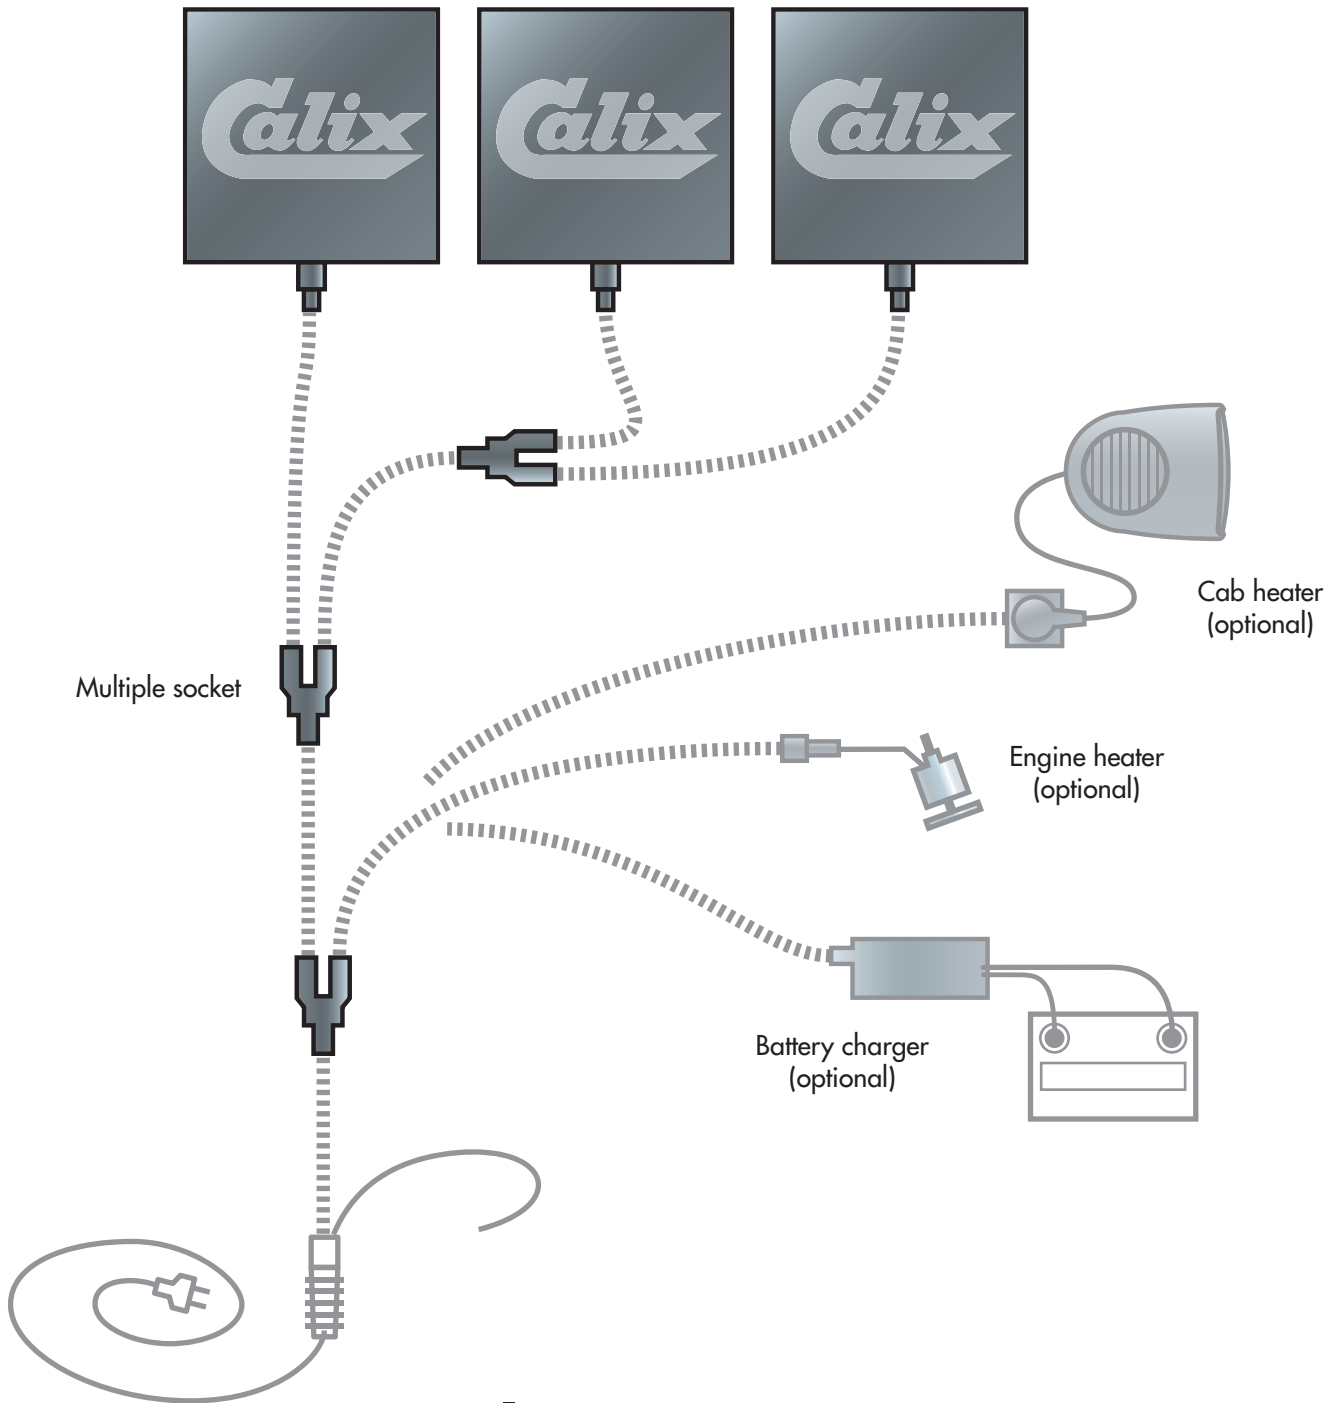

3 x TKV11

Calix TKV 300

Description	Part. No.	Included	Units
Complete system Calix TKV300	1 769 103	TKV11 (3 x 260 W)	3
		Multiple socket GU403	3
		Extension cable SK0,5	5
		Extension cable SK1,0	1
		Safety-lock, outgoing connectors	6
		Safety-lock, heating coil and inlet cable	6
		O-ring, outgoing connectors	6